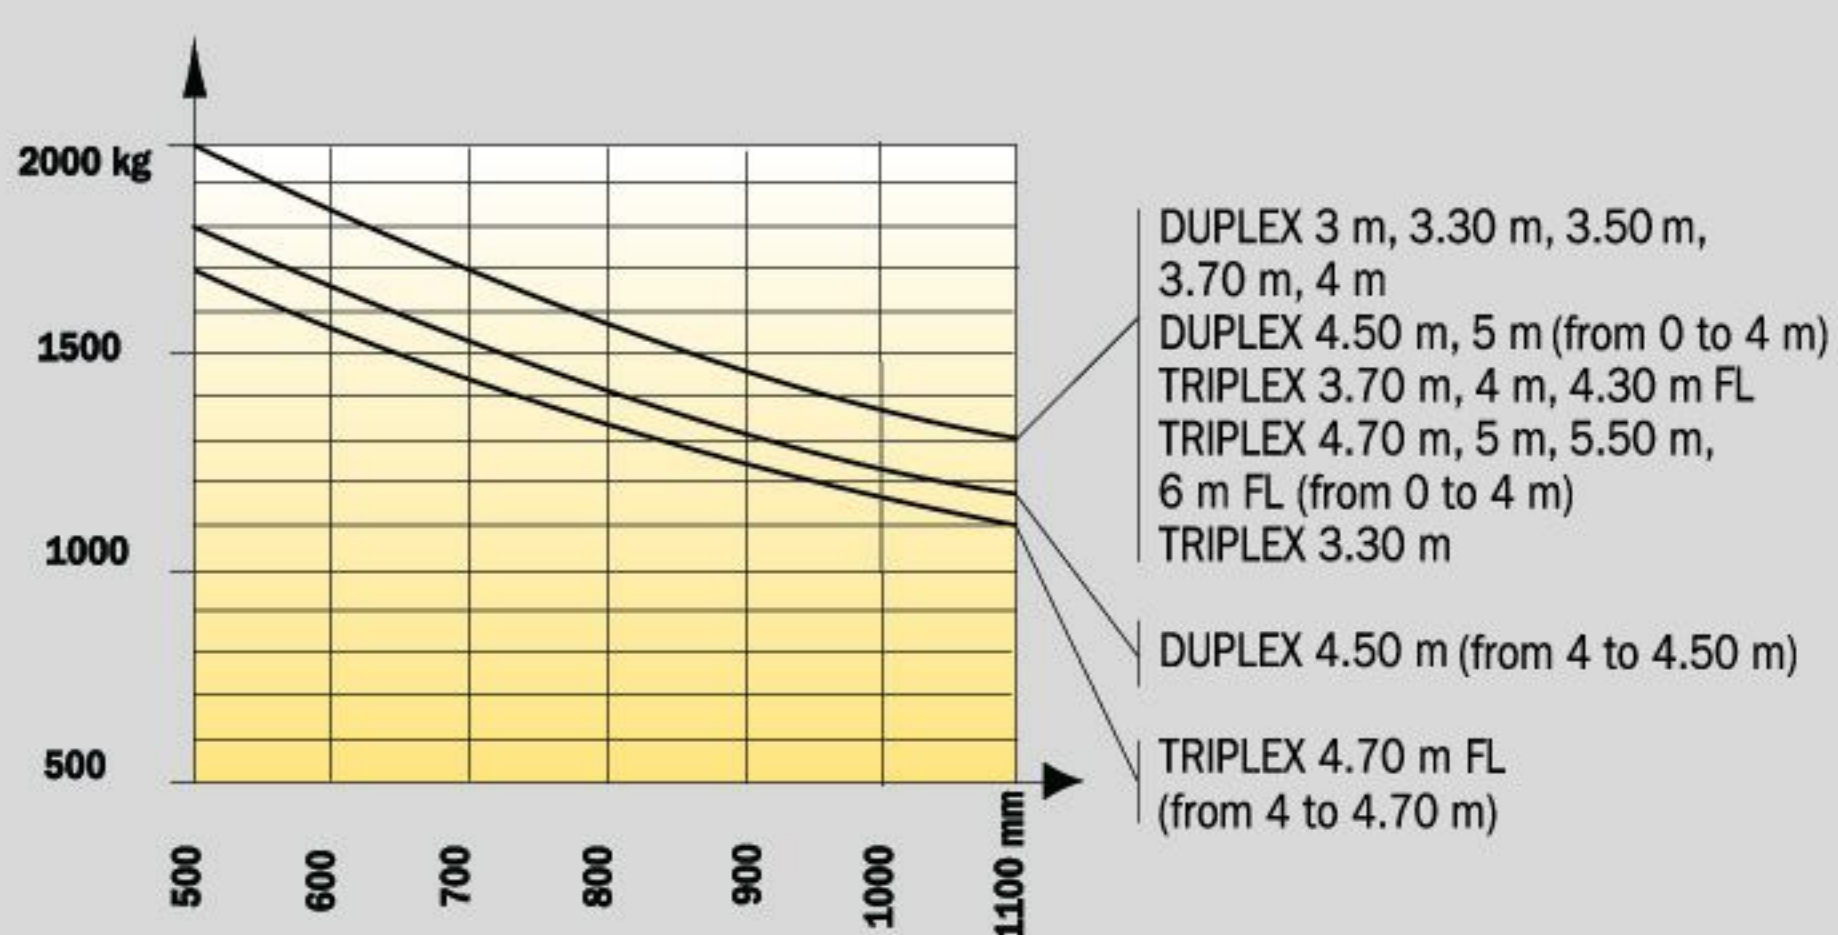

Load charts MH 20/25 - 4 T Buggie

To standard EN 1726 - 1 appendix H (standard for rough terrain trucks)

MH 20 - 4 T Buggie (without Side shift carriage)

MH 25 - 4 T Buggie (without Side shift carriage)

MH 20 - 4 T Buggie (with Side shift carriage)

MH 25 - 4 T Buggie (with Side shift carriage)

To standard EN 1726 - 1 ISO 1074 (standard for industrial trucks)

MH 20 - 4 T Buggie (without Side shift carriage)

MH 25 - 4 T Buggie (without Side shift carriage)