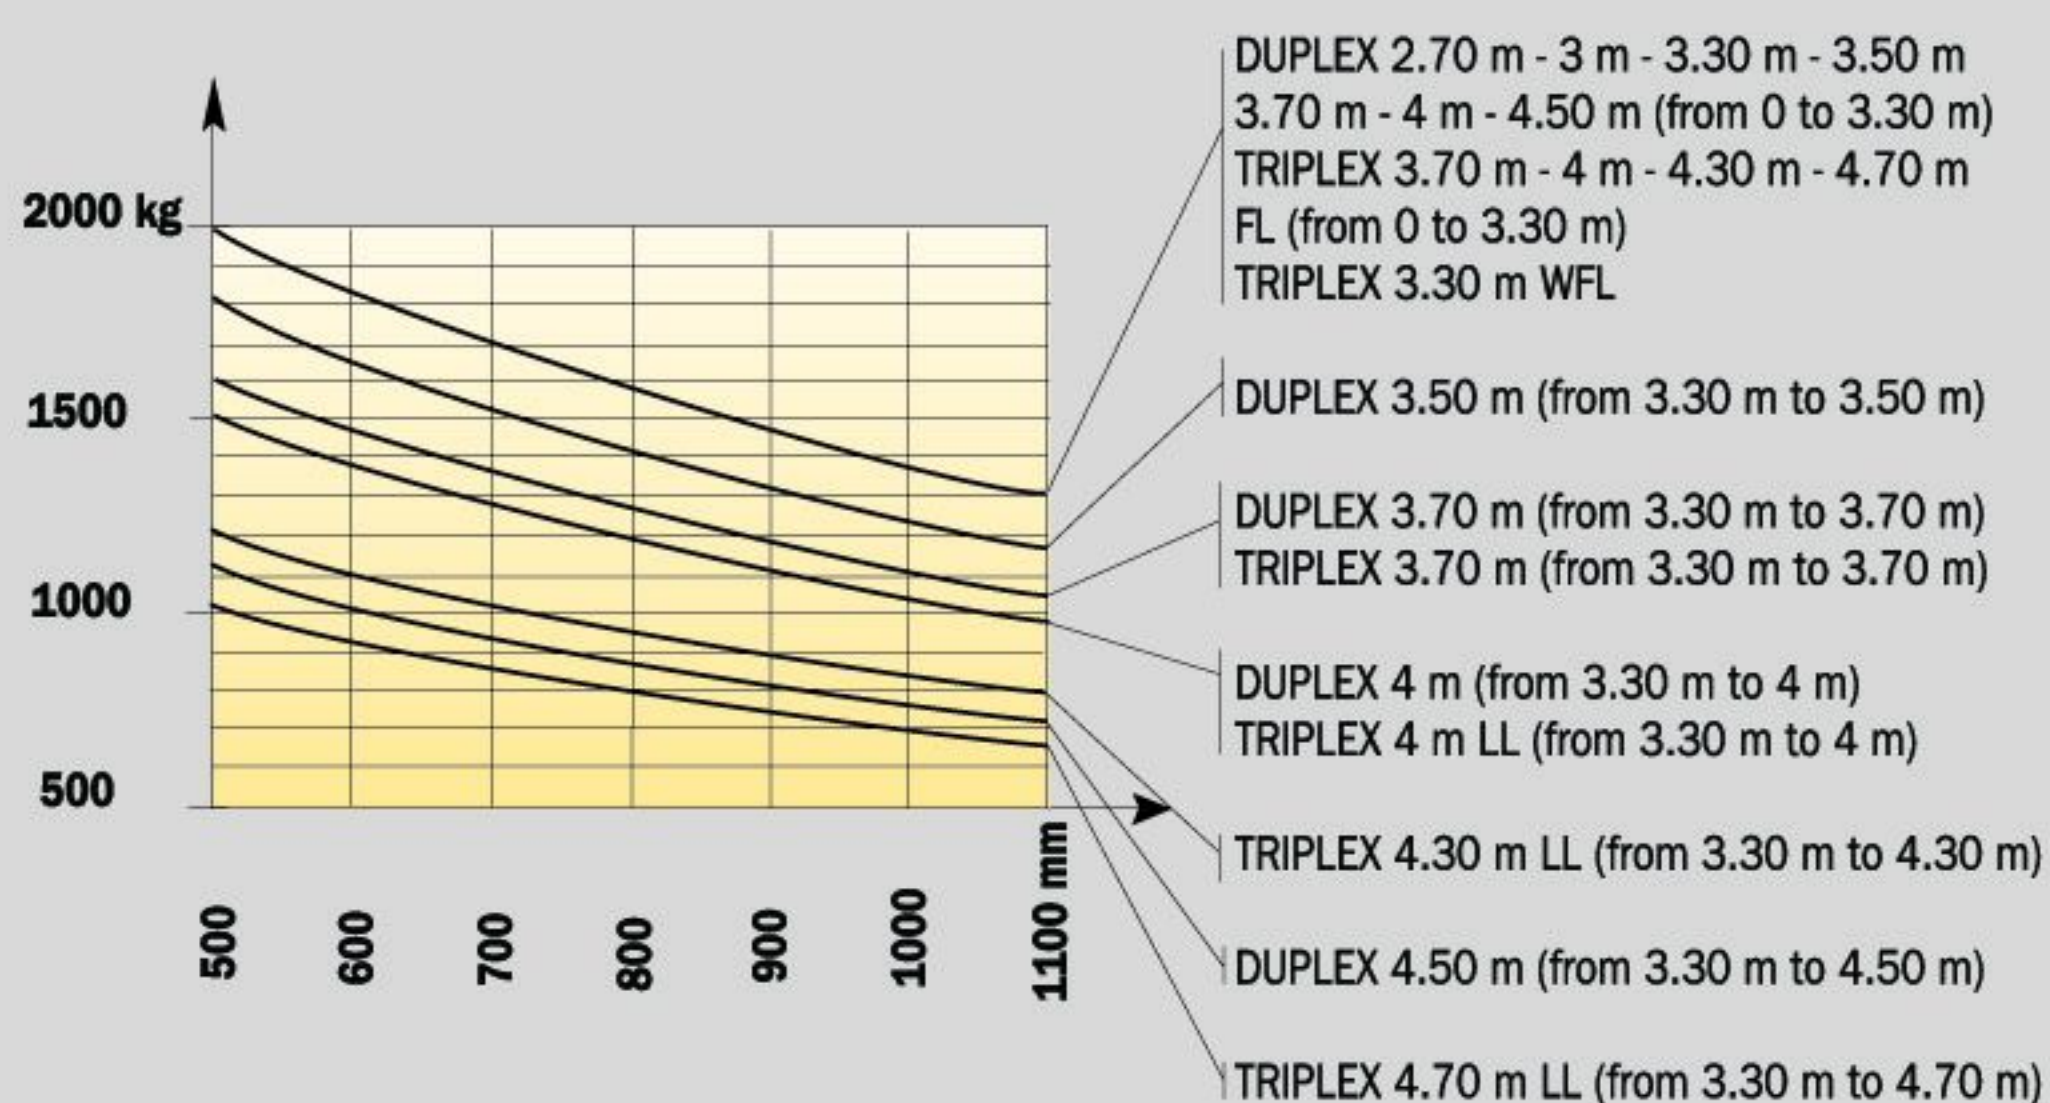

Load charts MH 20/25 - 4 T Buggie

To standard EN 1726 - 1 appendix H (standard for rough terrain trucks)

MH 20 - 4 T Buggie (without Side shift carriage)

MH 25 - 4 T Buggie (without Side shift carriage)

MH 20 - 4 T Buggie (with Side shift carriage)

MH 25 - 4 T Buggie (with Side shift carriage)

To standard EN 1726 - 1 ISO 1074 (standard for industrial trucks)

MH 20 - 4 T Buggie (without Side shift carriage)

MH 25 - 4 T Buggie (without Side shift carriage)