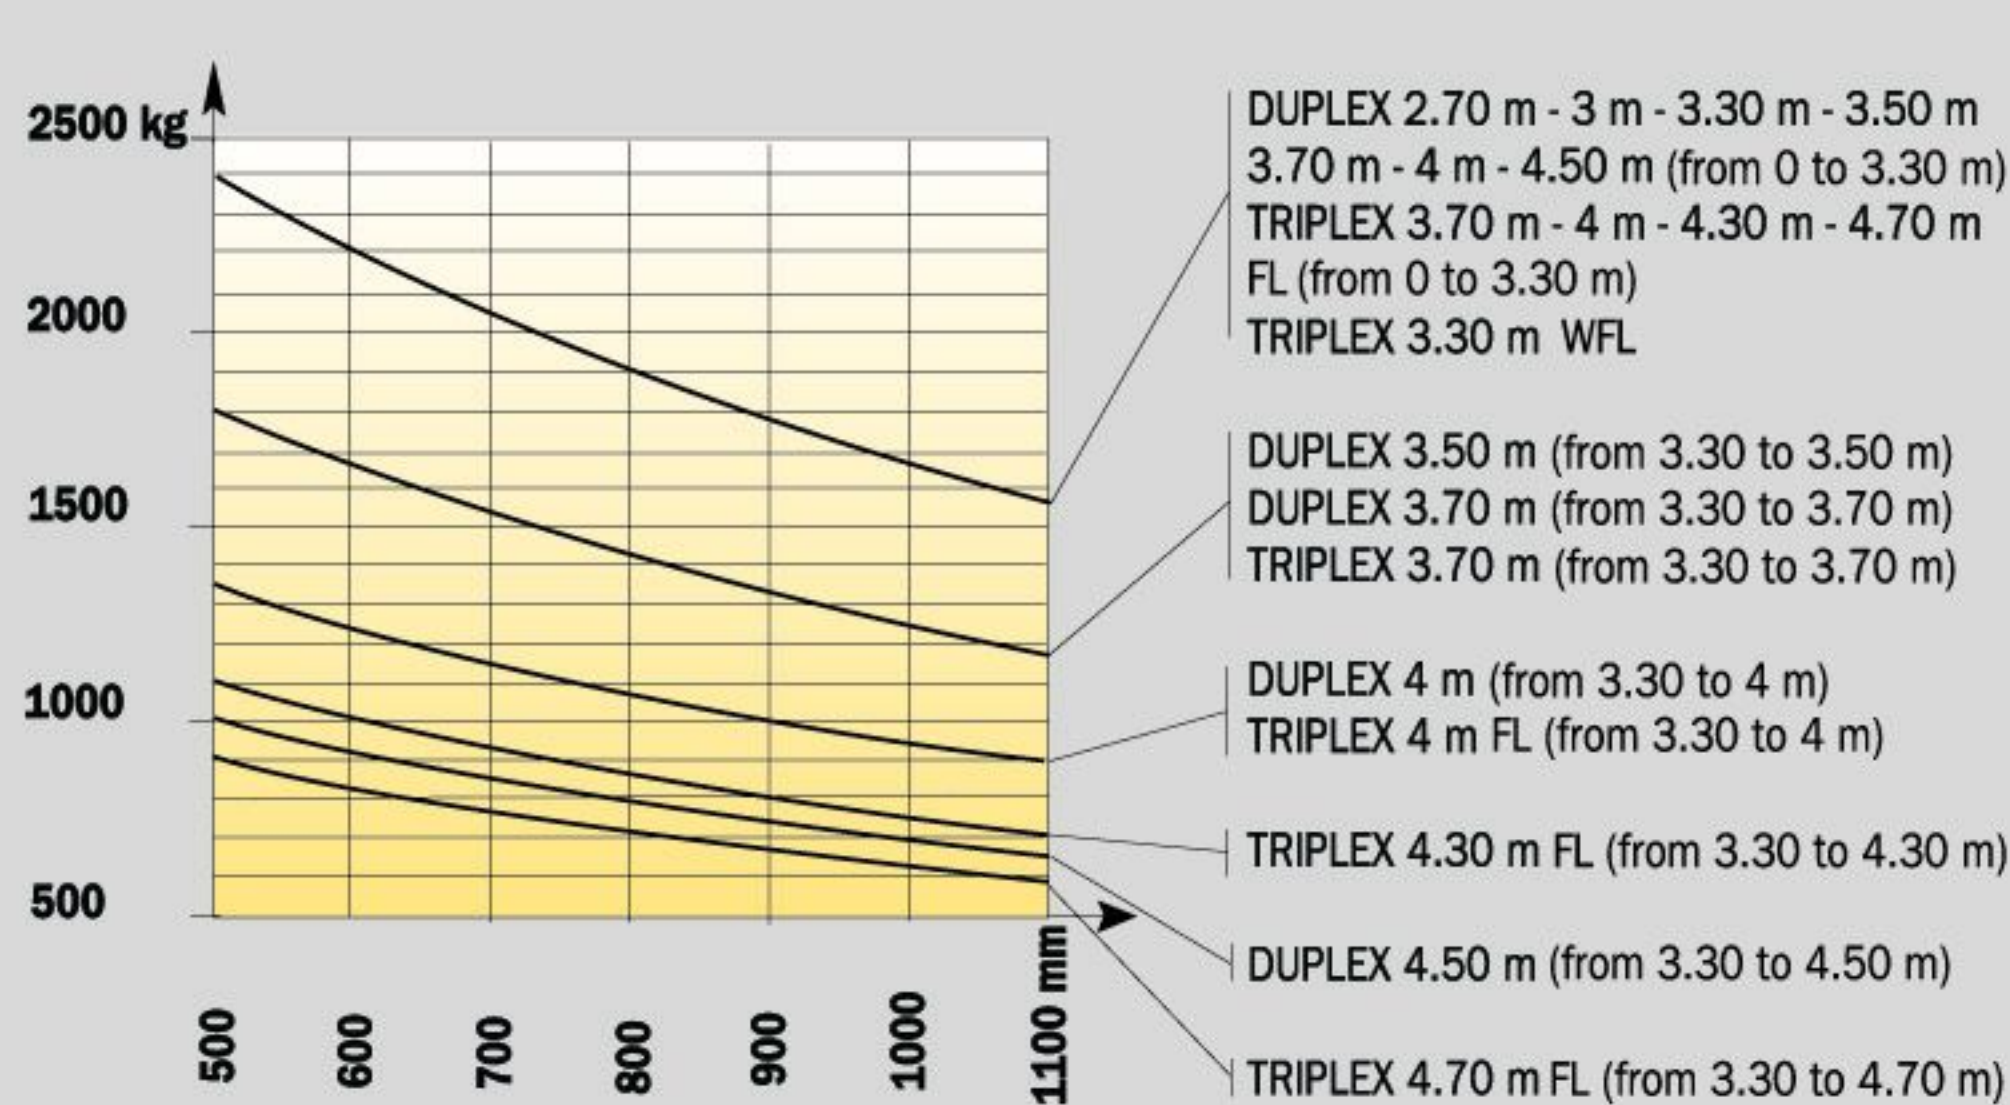

Load charts MH 20/25 - 4 T Buggie

To standard EN 1726 - 1 appendix H (standard for rough terrain trucks)

MH 20 - 4 T Buggie (without Side shift carriage)

MH 25 - 4 T Buggie (without Side shift carriage)

MH 20 - 4 T Buggie (with Side shift carriage)

MH 25 - 4 T Buggie (with Side shift carriage)

To standard EN 1726 - 1 ISO 1074 (standard for industrial trucks)

MH 20 - 4 T Buggie (without Side shift carriage)

MH 25 - 4 T Buggie (without Side shift carriage)