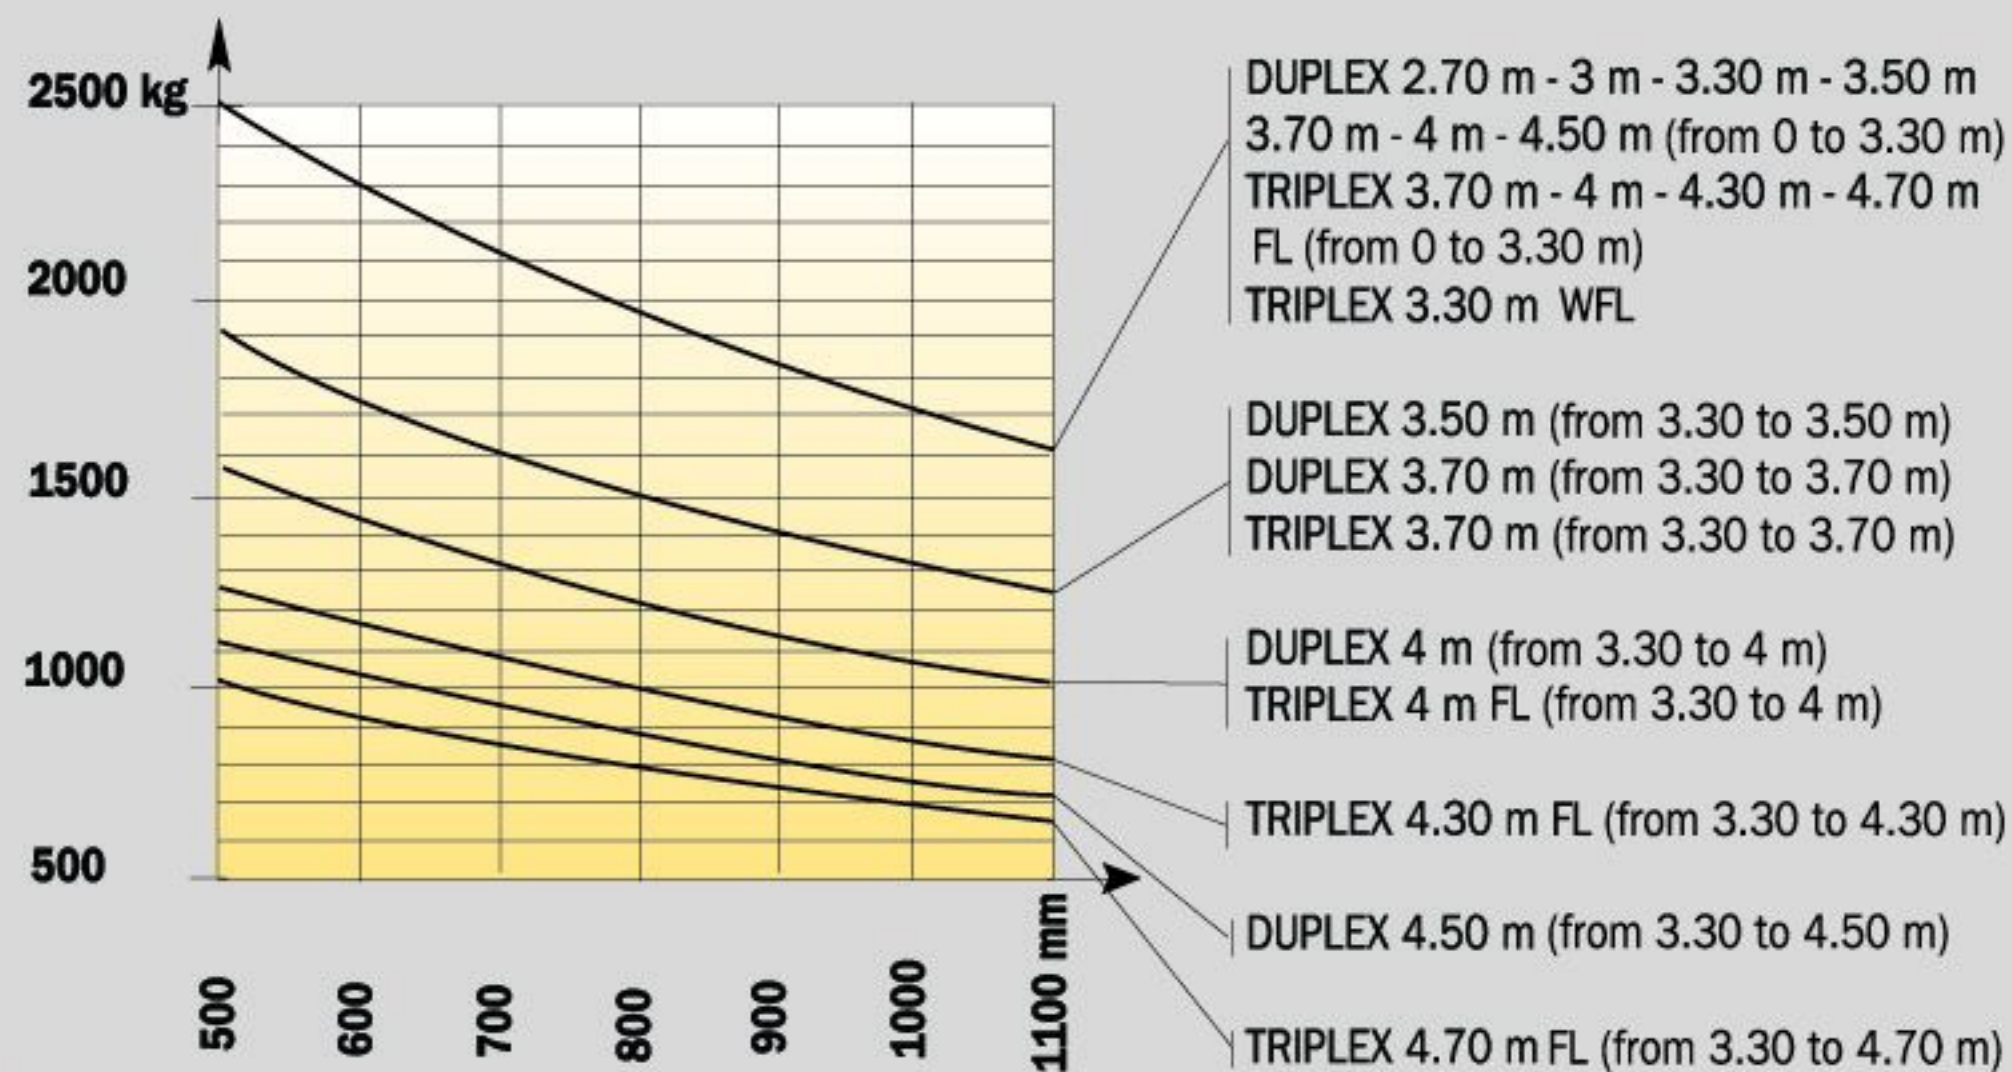

Load charts MH 20/25 - 4 T Buggie

To standard EN 1726 - 1 appendix H (standard for rough terrain trucks)

MH 20 - 4 T Buggie (without Side shift carriage)

MH 25 - 4 T Buggie (without Side shift carriage)

MH 20 - 4 T Buggie (with Side shift carriage)

MH 25 - 4 T Buggie (with Side shift carriage)

To standard EN 1726 - 1 ISO 1074 (standard for industrial trucks)

MH 20 - 4 T Buggie (without Side shift carriage)

MH 25 - 4 T Buggie (without Side shift carriage)