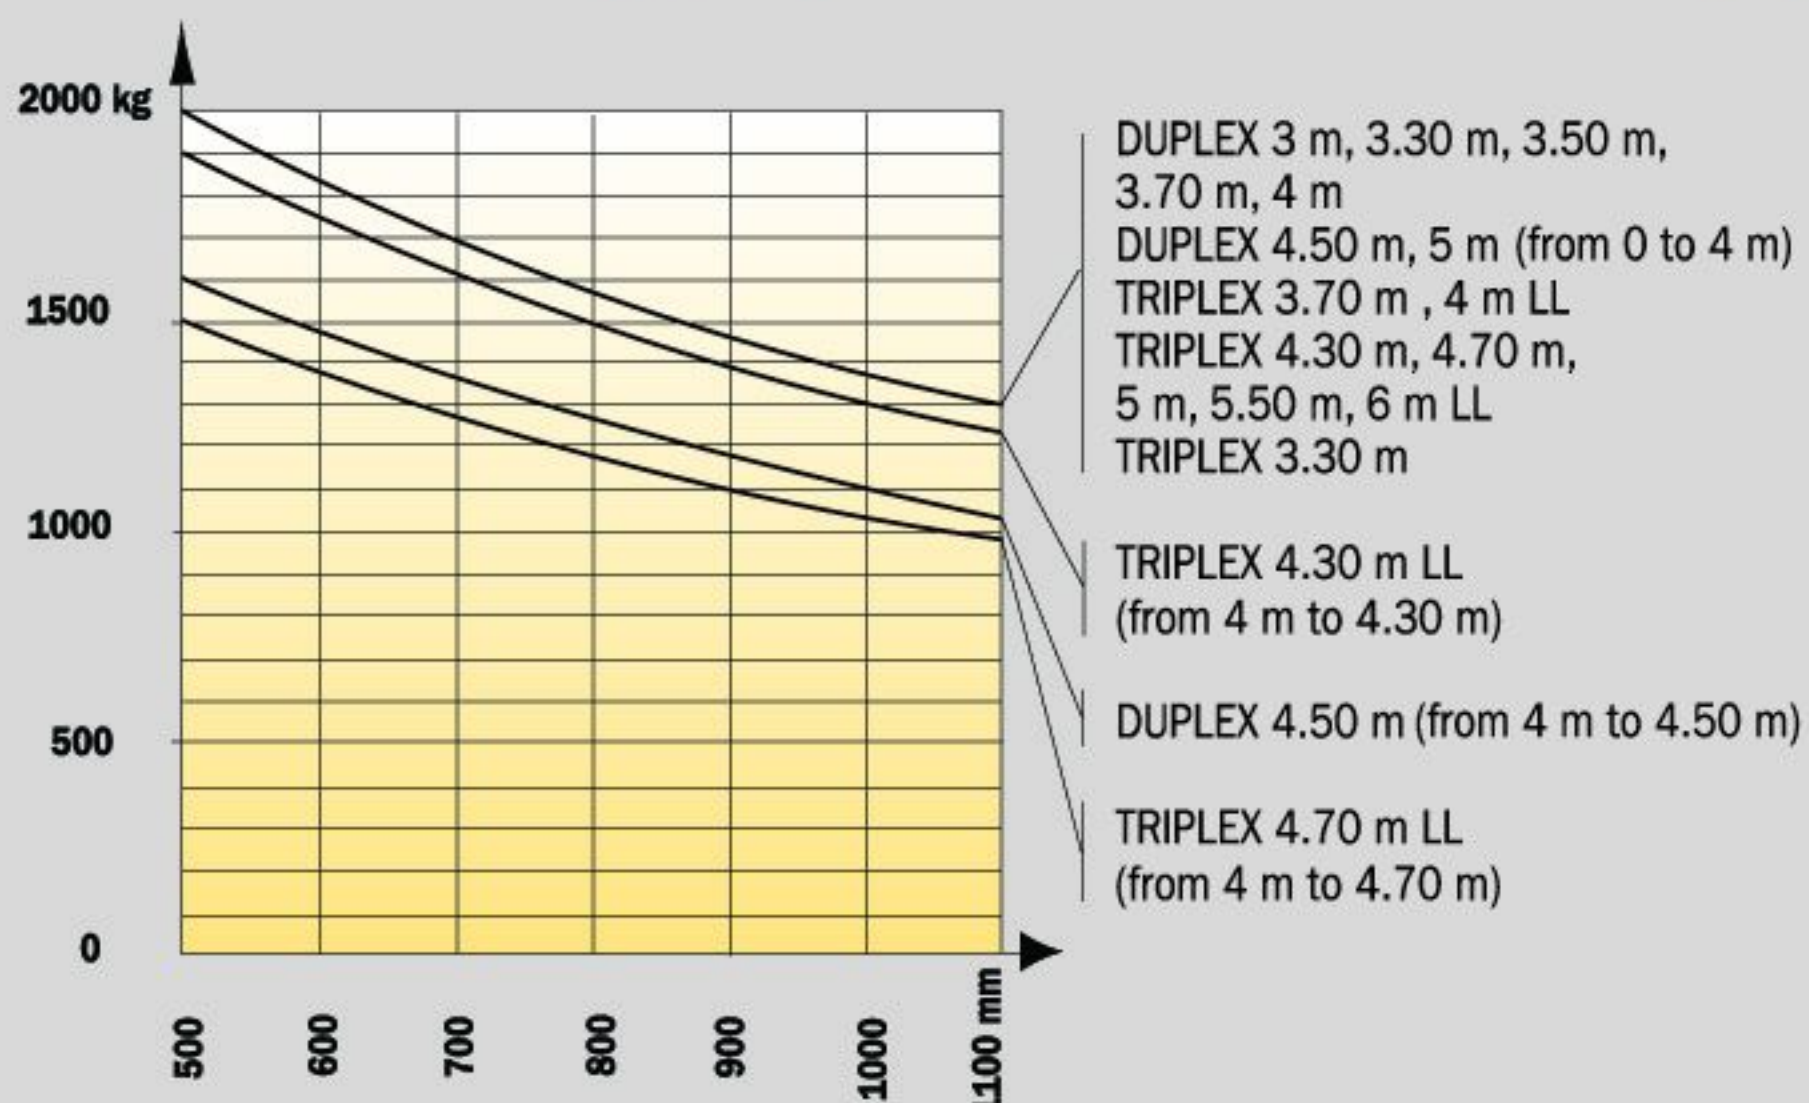

MH 20 - 4 T Buggie (with Side shift carriage)