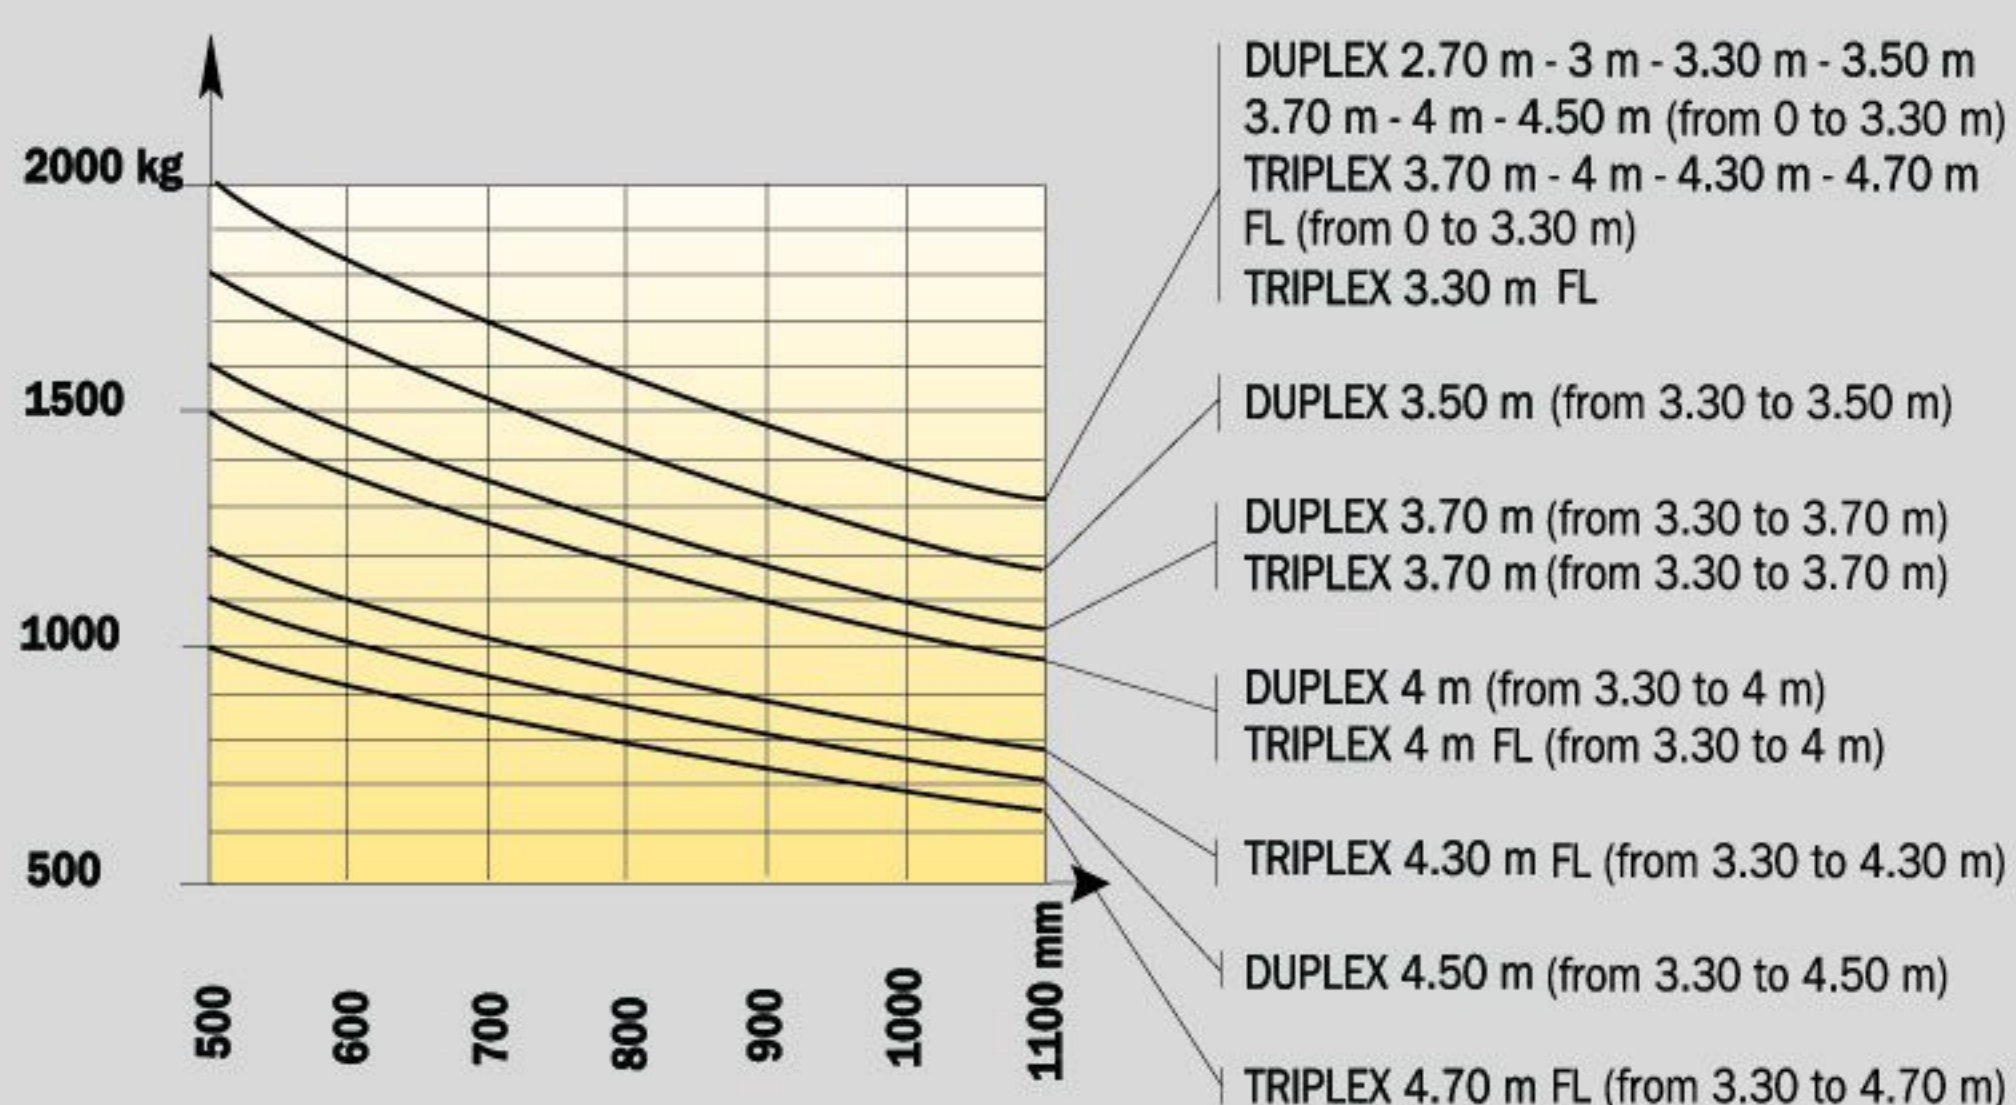

Load charts MH 20/25 - 4 T Buggie

To standard EN 1726 - 1 appendix H (standard for rough terrain trucks)

MH 20 - 4 T Buggie (without Side shift carriage)

MH 25 - 4 T Buggie (without Side shift carriage)

MH 20 - 4 T Buggie (with Side shift carriage)

MH 25 - 4 T Buggie (with Side shift carriage)

To standard EN 1726 - 1 ISO 1074 (standard for industrial trucks)

MH 20 - 4 T Buggie (without Side shift carriage)

MH 25 - 4 T Buggie (without Side shift carriage)