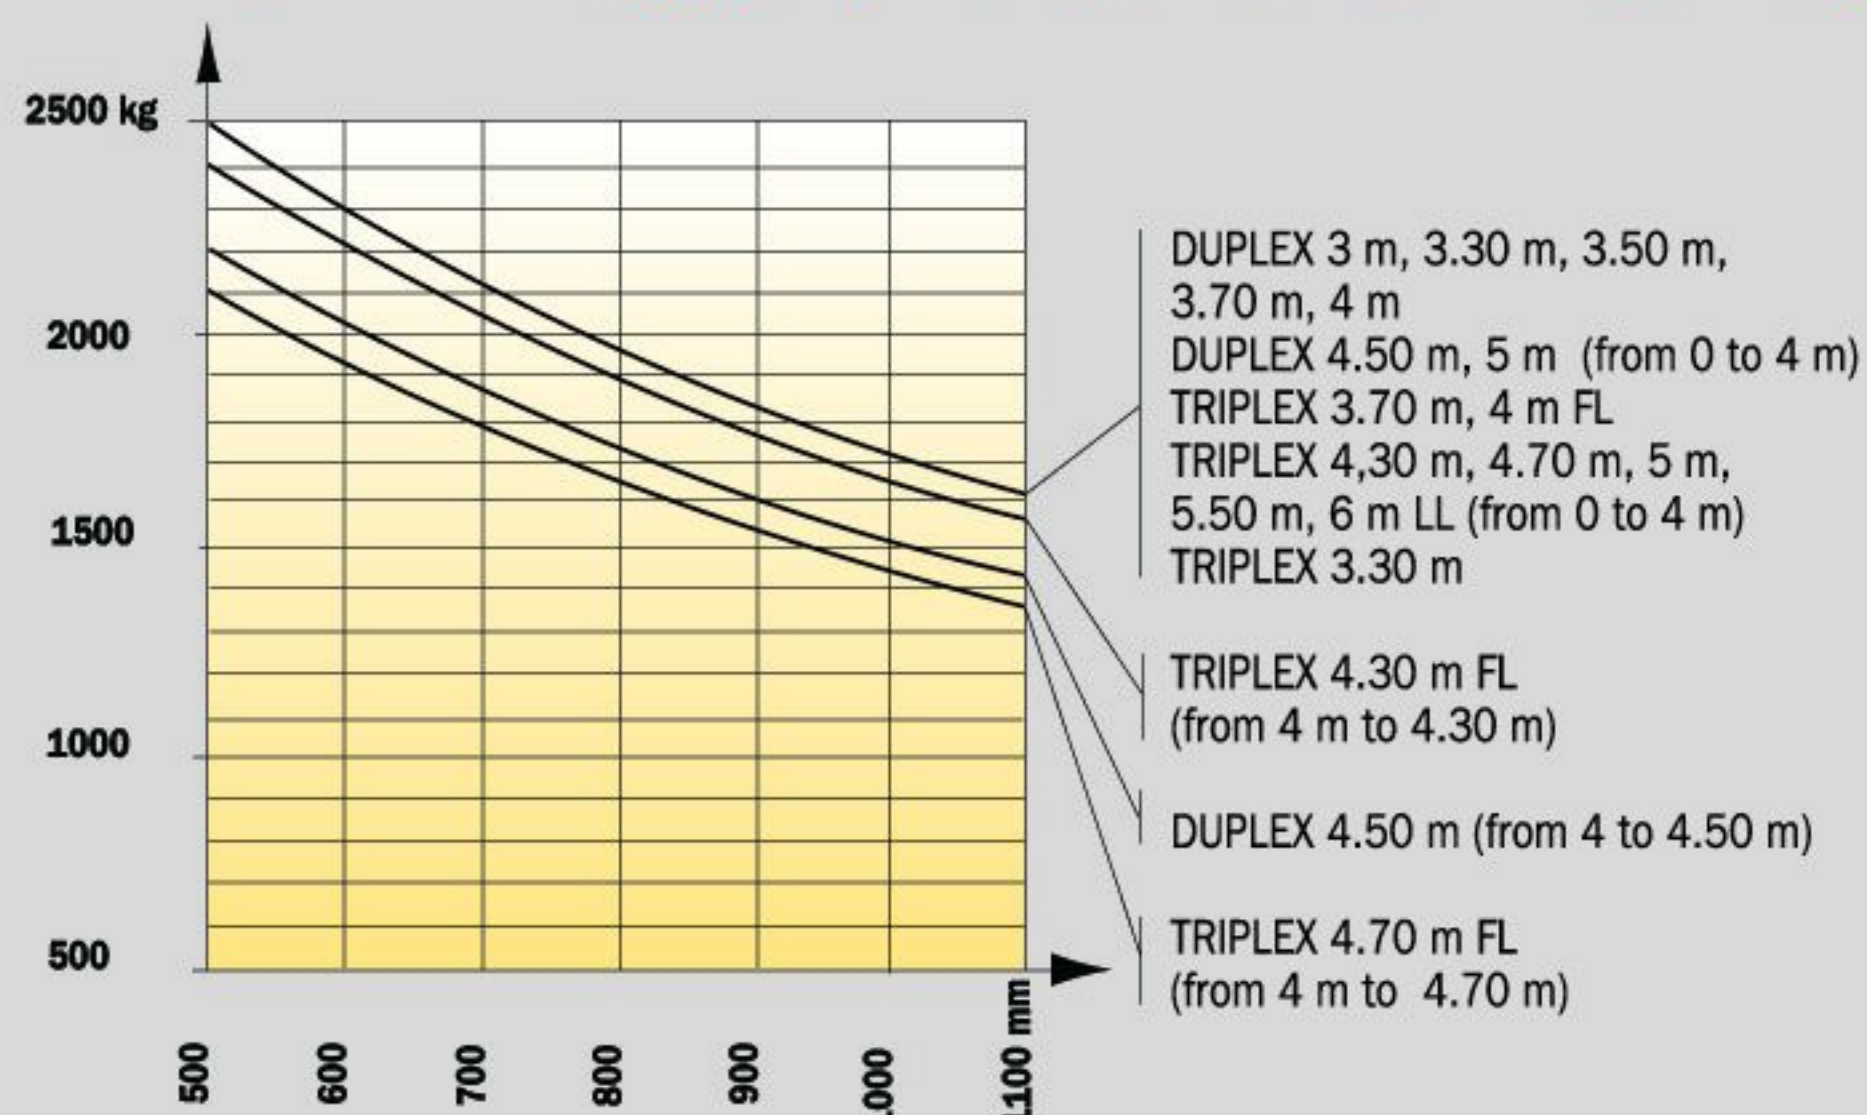

MH 25 - 4 T Buggie (with Side shift carriage)

To standard EN 1726 - 1 ISO 1074 (standard for industrial trucks)

MH 20 - 4 T Buggie (without Side shift carriage)

MH 25 - 4 T Buggie (without Side shift carriage)